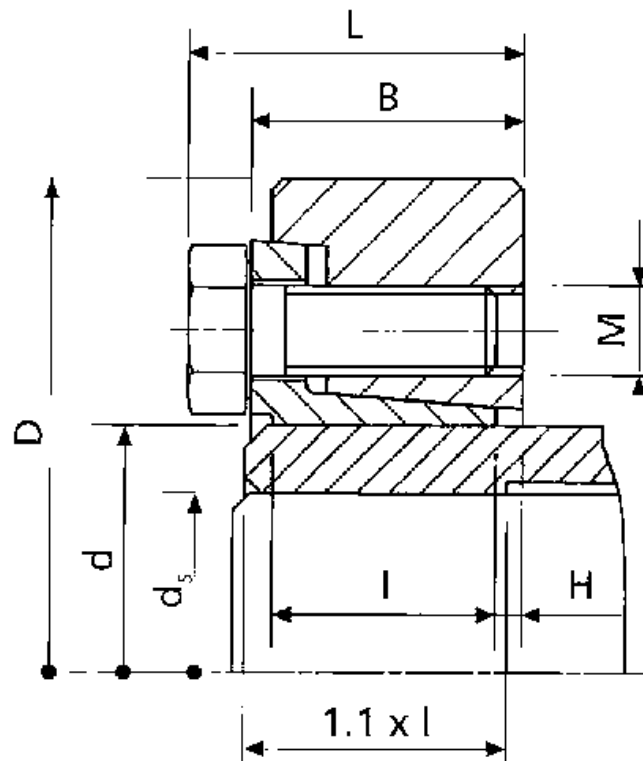

Article number: 437800125

Description: Rota-fix shaft-hub connection SB 125

## Measures

B mm = 53.5  
 d H8 mm = 125  
 D mm = 215.0  
 ds mm = 90  
 F kN torque = 369  
 H = 5.5  
 I mm = 45.0  
 L mm = 61.5

M mm = M12  
 T N m torque = 16600  
 Ts N m bolt tightening torque = 120